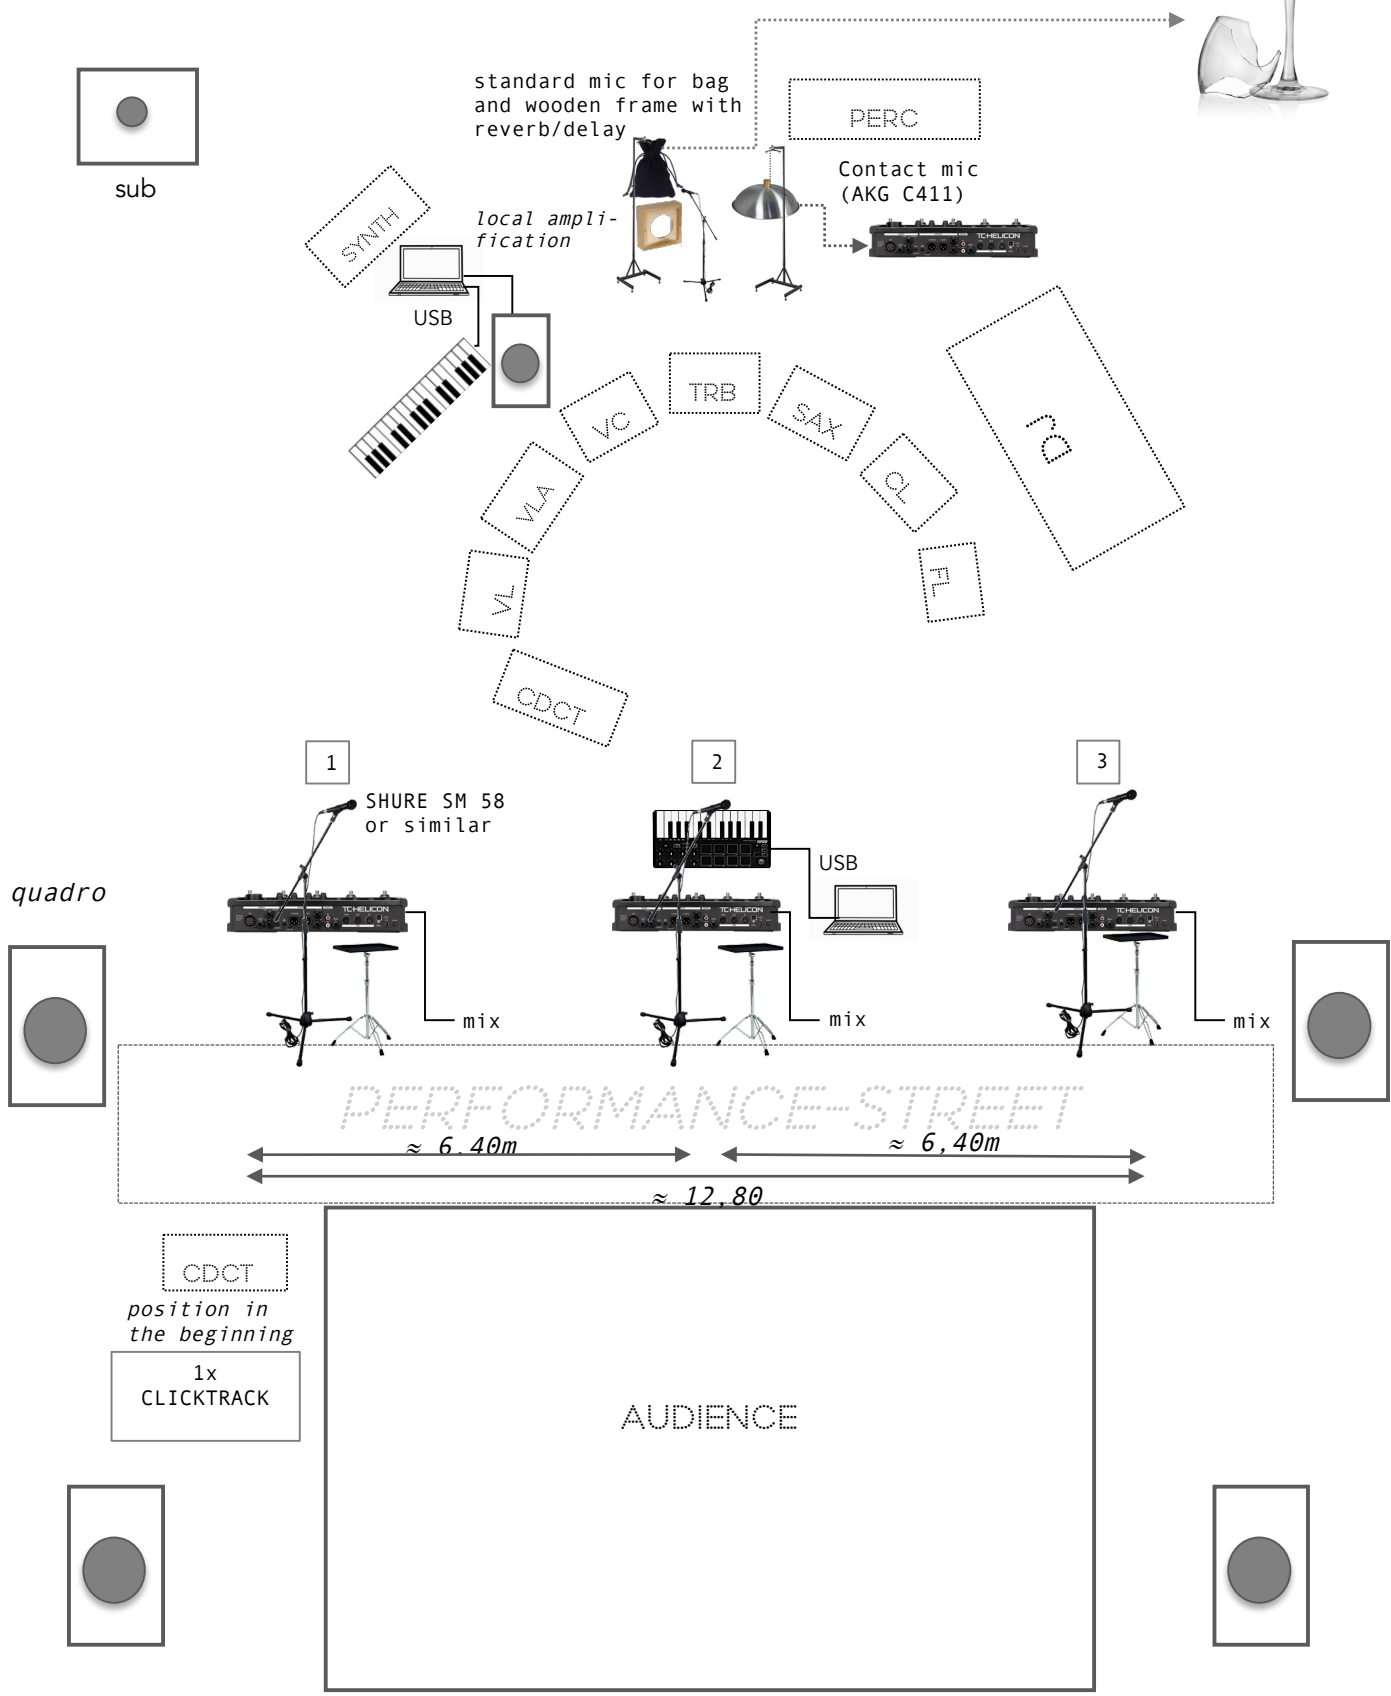

# TECHNICAL SETUP / TRE'SPACIAL

THE VOICE OF THE PLAYERS HAS TO BE CLEAR AND UNDERSTANDABLE ALL THE TIME.